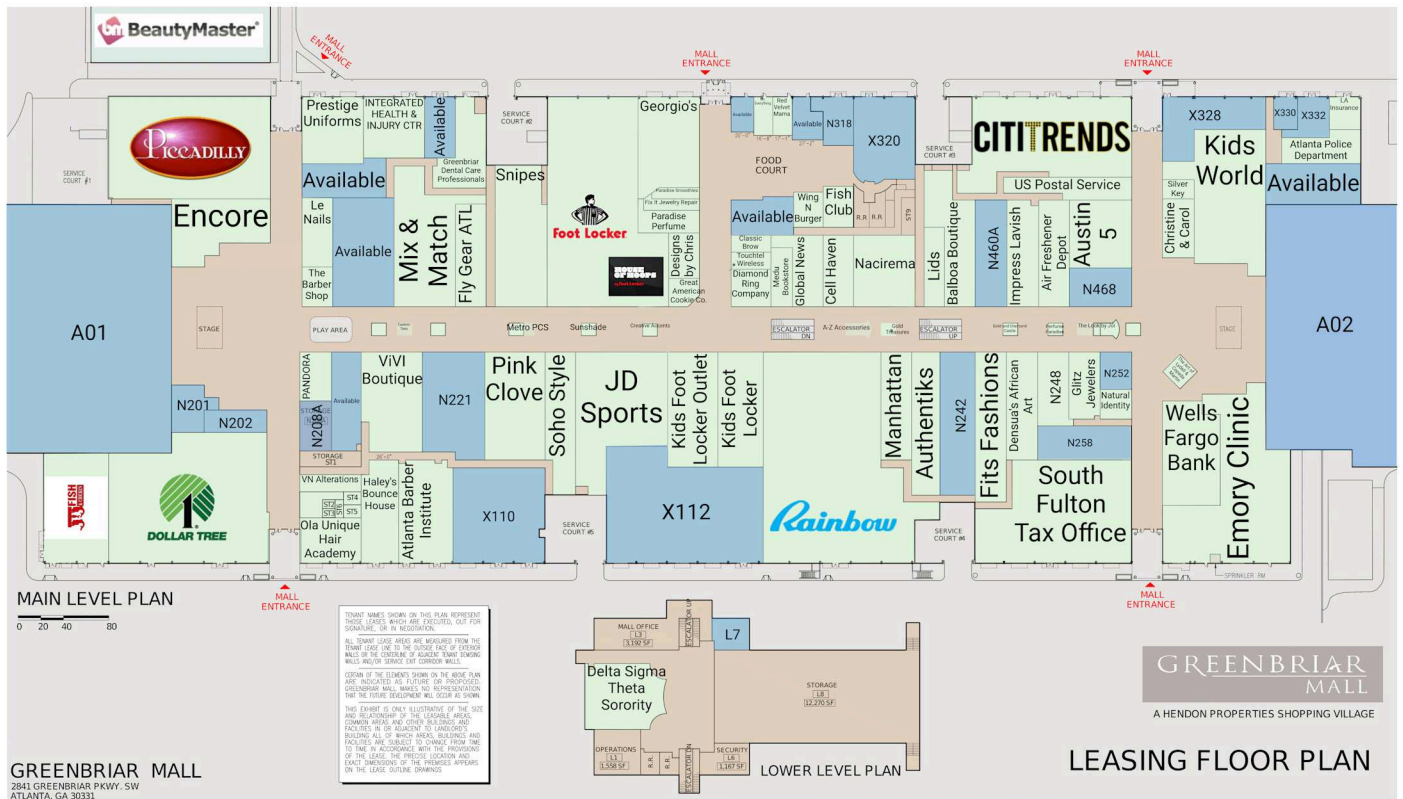

GREENBRIAR MALL

2841 Greenbriar Pkwy SW, Atlanta, GA 30331
Fulton County

GREENBRIAR MALL

2841 Greenbriar Pkwy SW, Atlanta, GA 30331

Fulton County

A01	Available	129,960 SF	N430	Fix It Jewelry Repair	517 SF
A02	Available	180,000 SF	N432	Paradise Smoothies	371 SF
A03	Dollar Tree	15,263 SF	N434	Fish Club	804 SF
A04	Beauty Master	34,000 SF	N436	Wing N Burger	1,023 SF
K07	Gold Treasures	144 SF	N438	Available	1,699 SF
N201	Available	1,292 SF	N440	Classic Brow	553 SF
N202	Available	1,027 SF	N442	Touchtel Wireless	548 SF
N206A	VN Alterations	668 SF	N446A	Diamond Ring Company	981 SF
N208	PANDORA	1,200 SF	N447	Medu Bookstore	954 SF
N208A	Available	1,975 SF	N448	Global News	1,970 SF
N210	Available	2,500 SF	N450	Cell Haven	1,728 SF
N220	ViVi Boutique	4,786 SF	N452	Nacirema	3,504 SF
N221	Available	4,994 SF	N456	Lids	1,377 SF
N224	Pink Clove	5,101 SF	N458	Balboa Boutique	3,564 SF
N226	Soho Style	3,197 SF	N460A	Available	2,536 SF
N228	JD Sports	7,500 SF	N462	Impress Lavish	2,614 SF
N233	Kids Foot Locker Outlet	4,000 SF	N464	Air Freshener Depot	2,543 SF
N234	Kids Foot Locker	5,000 SF	N468	Available	1,935 SF
N238	Manhattan	2,565 SF	N470	Austin 5	3,305 SF
N240	Authentiks	2,498 SF	N472	US Postal Service	1,990 SF
N242	Available	3,296 SF	N476	Silver Key	491 SF
N243	Fits Fashions	3,390 SF	N478A	Christine & Carol	1,502 SF
N246	Densua's African Art	2,538 SF	N480	Kids World	7,095 SF
N248	ZJ Clothiers	1,757 SF	P06	The Art of Lydell & Cepada Martin	400 SF
N250	Glitz Jewelers	1,602 SF	X101	J&J Fish and Chicken	5,483 SF
N252	Available	982 SF	X102	Ola Unique Hair Academy	2,023 SF
N254	Natural Identity	648 SF	X104	Haley's Bounce House	2,844 SF
N256	Wells Fargo Bank	4,522 SF	X106A	Atlanta Barber Institute	4,315 SF
N258	Available	2,135 SF	X110	Available	6,990 SF
N300	Piccadilly Cafeteria	12,600 SF	X112	Available	13,776 SF
N315	Red Velvet Mama	534 SF	X120	Rainbow	23,378 SF
N316	Available	635 SF	X124-A	South Fulton Tax Office	9,465 SF
N316A	Mr. Everything	580 SF	X126	Emory Clinic	10,356 SF
N317	Available	891 SF	X302	Prestige Uniforms	3,240 SF
N318	Available	1,340 SF	X304	INTEGRATED HEALTH & INJURY CTR	2,960 SF
N402	Available	2,414 SF	X305	Available	1,497 SF
N404B	Le Nails	691 SF	X306	Greenbriar Dental Care Professionals	2,295 SF
N405	Encore	4,087 SF	X310	Georgio's	4,611 SF
N406	The Barber Shop	933 SF	X320	Available	4,000 SF
N410A	Available	5,244 SF	X326A	Citi Trends	10,357 SF
N414/ N416	Mix & Match	6,370 SF	X328	Available	3,125 SF
N418	Fly Gear ATL	2,554 SF	X330	Available	660 SF
N420	Snipes	5,535 SF	X332	Available	1,055 SF
N422	Foot Locker	16,643 SF	X334	LA Insurance	836 SF
N422A	House of Hoops by Foot Locker		X336	Atlanta Police Department	1,927 SF
N425	Great American Cookie Co.	694 SF	X338	Available	3,150 SF
N426	Designs by Chris	1,040 SF			
N428	Paradise Perfume	1,108 SF			