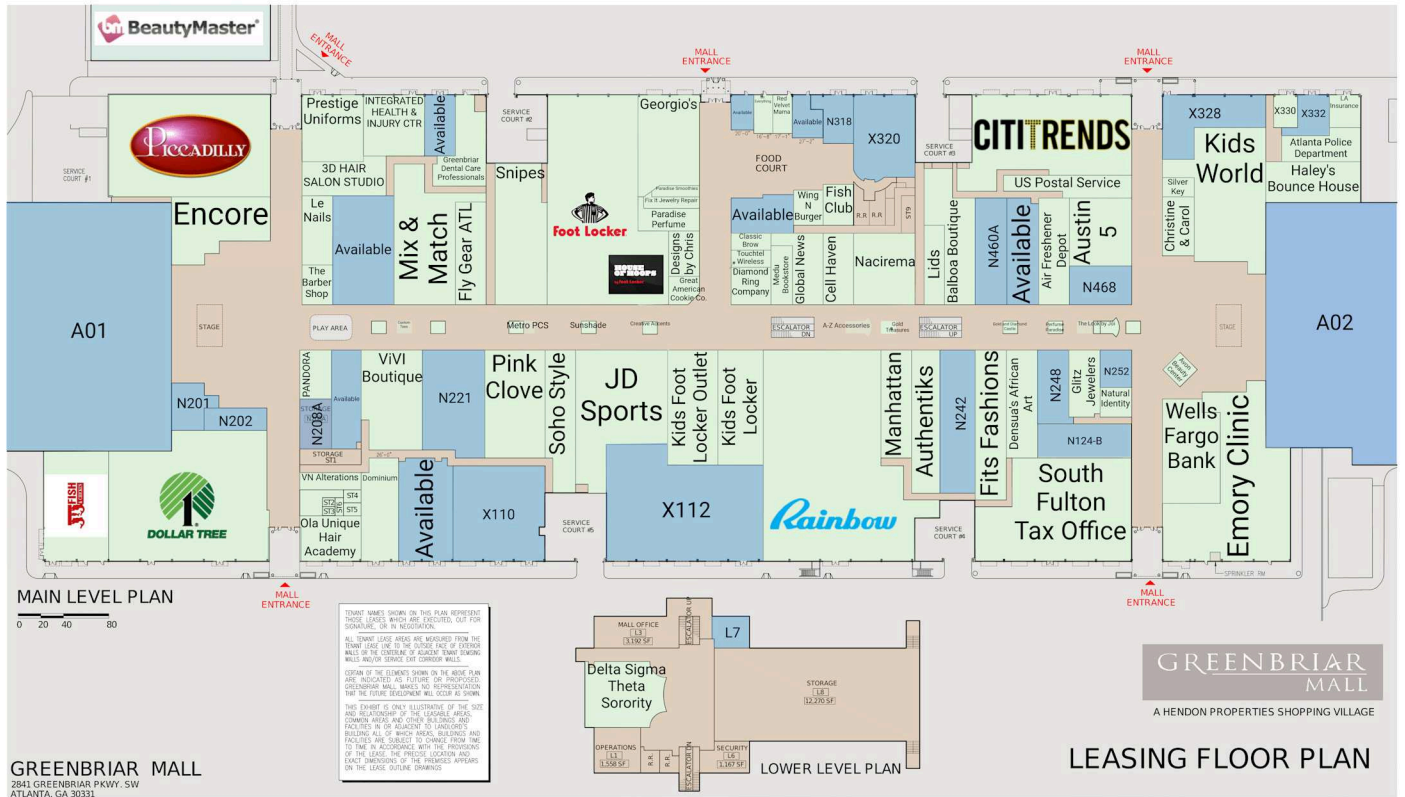

GREENBRIAR MALL

2841 Greenbriar Pkwy SW, Atlanta, GA 30331
Fulton County

GREENBRIAR MALL

2841 Greenbriar Pkwy SW, Atlanta, GA 30331

Fulton County

A01	Available	129,960 SF	N430	Fix It Jewelry Repair	517 SF
A02	Available	180,000 SF	N432	Paradise Smoothies	371 SF
A03	Dollar Tree	15,263 SF	N434	Fish Club	804 SF
A04	Beauty Master	34,000 SF	N436	Wing N Burger	1,023 SF
K07	Gold Treasures	144 SF	N438	Available	1,699 SF
N124-B	Available	2,135 SF	N440	Classic Brow	553 SF
N201	Available	1,292 SF	N442	Touchtel Wireless	548 SF
N202	Available	1,027 SF	N446A	Diamond Ring Company	981 SF
N206A	VN Alterations	668 SF	N447	Medu Bookstore	954 SF
N208	PANDORA	1,200 SF	N448	Global News	1,970 SF
N208A	Available	1,975 SF	N450	Cell Haven	1,728 SF
N210	Available	2,500 SF	N452	Nacirema	3,504 SF
N220	ViVi Boutique	4,786 SF	N456	Lids	1,377 SF
N221	Available	4,994 SF	N458	Balboa Boutique	3,564 SF
N224	Pink Clove	5,101 SF	N460A	Available	2,536 SF
N226	Soho Style	3,197 SF	N462	Available	2,614 SF
N228	JD Sports	7,500 SF	N464	Air Freshener Depot	2,543 SF
N233	Kids Foot Locker Outlet	4,000 SF	N468	Available	1,935 SF
N234	Kids Foot Locker	5,000 SF	N470	Austin 5	3,305 SF
N238	Manhattan	2,565 SF	N472	US Postal Service	1,990 SF
N240	Authentiks	2,498 SF	N476	Silver Key	491 SF
N242	Available	3,296 SF	N478A	Christine & Carol	1,502 SF
N243	Fits Fashions	3,390 SF	N480	Kids World	7,095 SF
N246	Densua's African Art	2,538 SF	P06	Avon Beauty Center	400 SF
N248	Available	1,757 SF	X101	J&J Fish and Chicken	5,483 SF
N250	Glitz Jewelers	1,602 SF	X102	Ola Unique Hair Academy	2,023 SF
N252	Available	982 SF	X104	Dominium	2,844 SF
N254	Natural Identity	648 SF	X106A	Available	4,315 SF
N256	Wells Fargo Bank	4,522 SF	X110	Available	6,990 SF
N300	Piccadilly Cafeteria	12,600 SF	X112	Available	13,776 SF
N315	Red Velvet Mama	534 SF	X120	Rainbow	23,378 SF
N316	Available	635 SF	X124-A	South Fulton Tax Office	9,465 SF
N316A	Mr. Everything	580 SF	X126	Emory Clinic	10,356 SF
N317	Available	891 SF	X302	Prestige Uniforms	3,240 SF
N318	Available	1,340 SF	X304	INTEGRATED HEALTH & INJURY CTR	2,960 SF
N402	3D HAIR SALON STUDIO	2,414 SF	X305	Available	1,497 SF
N404B	Le Nails	691 SF	X306	Greenbriar Dental Care Professionals	2,295 SF
N405	Encore	4,087 SF	X310	Georgio's	4,611 SF
N406	The Barber Shop	933 SF	X320	Available	4,000 SF
N410A	Available	5,244 SF	X326A	Citi Trends	10,357 SF
N414/ N416	Mix & Match	6,370 SF	X328	Available	3,125 SF
N418	Fly Gear ATL	2,554 SF	X330	Hair Junkzeez	660 SF
N420	Snipes	5,535 SF	X332	Available	1,055 SF
N422	Foot Locker	16,643 SF	X334	LA Insurance	836 SF
N422A	House of Hoops by Foot Locker		X336	Atlanta Police Department	1,927 SF
N425	Great American Cookie Co.	694 SF	X338	Haley's Bounce House	3,150 SF
N426	Designs by Chris	1,040 SF			
N428	Paradise Perfume	1,108 SF			