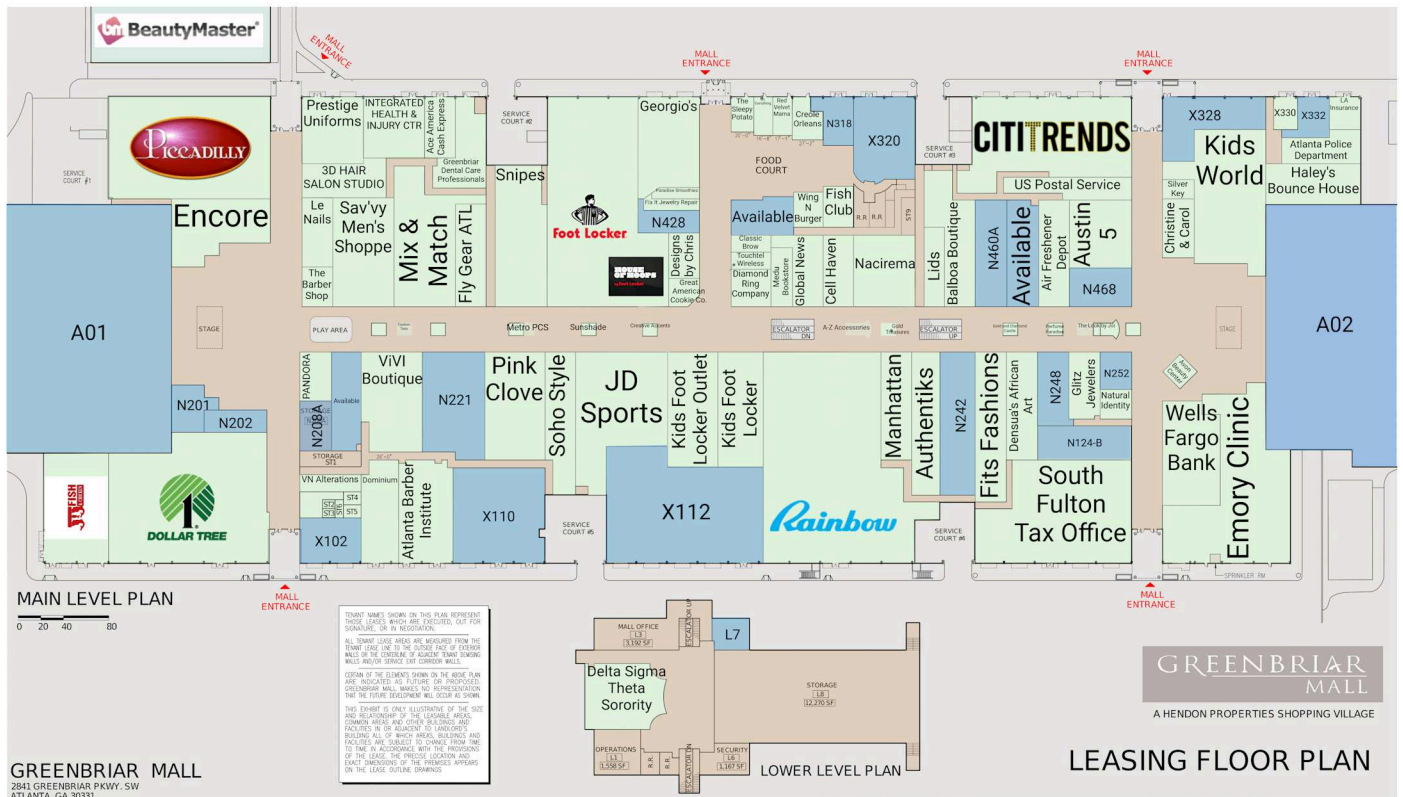

GREENBRIAR MALL

2841 Greenbriar Pkwy SW, Atlanta, GA 30331
Fulton County

GREENBRIAR MALL

2841 Greenbriar Pkwy SW, Atlanta, GA 30331

Fulton County

A01	Available	129,960 SF	N430	Fix It Jewelry Repair	517 SF
A02	Available	180,000 SF	N432	Paradise Smoothies	371 SF
A03	Dollar Tree	15,263 SF	N434	Fish Club	804 SF
A04	Beauty Master	34,000 SF	N436	Wing N Burger	1,023 SF
K07	Gold Treasures	144 SF	N438	Available	1,699 SF
N124-B	Available	2,135 SF	N440	Classic Brow	553 SF
N201	Available	1,292 SF	N442	Touchtel Wireless	548 SF
N202	Available	1,027 SF	N446A	Diamond Ring Company	981 SF
N206A	VN Alterations	668 SF	N447	Medu Bookstore	954 SF
N208	PANDORA	1,200 SF	N448	Global News	1,970 SF
N208A	Available	1,975 SF	N450	Cell Haven	1,728 SF
N210	Available	2,500 SF	N452	Nacirema	3,504 SF
N220	ViVi Boutique	4,786 SF	N456	Lids	1,377 SF
N221	Available	4,994 SF	N458	Balboa Boutique	3,564 SF
N224	Pink Clove	5,101 SF	N460A	Available	2,536 SF
N226	Soho Style	3,197 SF	N462	Available	2,614 SF
N228	JD Sports	7,500 SF	N464	Air Freshener Depot	2,543 SF
N233	Kids Foot Locker Outlet	4,000 SF	N468	Available	1,935 SF
N234	Kids Foot Locker	5,000 SF	N470	Austin 5	3,305 SF
N238	Manhattan	2,565 SF	N472	US Postal Service	1,990 SF
N240	Authentiks	2,498 SF	N476	Silver Key	491 SF
N242	Available	3,296 SF	N478A	Christine & Carol	1,502 SF
N243	Fits Fashions	3,390 SF	N480	Kids World	7,095 SF
N246	Densua's African Art	2,538 SF	P06	Avon Beauty Center	400 SF
N248	Available	1,757 SF	X101	J&J Fish and Chicken	5,483 SF
N250	Glitz Jewelers	1,602 SF	X102	Available	2,023 SF
N252	Available	982 SF	X104	Dominium	2,844 SF
N254	Natural Identity	648 SF	X106A	Atlanta Barber Institute	4,315 SF
N256	Wells Fargo Bank	4,522 SF	X110	Available	6,990 SF
N300	Piccadilly Cafeteria	12,600 SF	X112	Available	13,776 SF
N315	Red Velvet Mama	534 SF	X120	Rainbow	23,378 SF
N316	The Sleepy Potato	635 SF	X124-A	South Fulton Tax Office	9,465 SF
N316A	Mr. Everything	580 SF	X126	Emory Clinic	10,356 SF
N317	Creole Orleans	891 SF	X302	Prestige Uniforms	3,240 SF
N318	Available	1,340 SF	X304	INTEGRATED HEALTH & INJURY CTR	2,960 SF
N402	3D HAIR SALON STUDIO	2,414 SF	X305	Ace America Cash Express	1,497 SF
N404B	Le Nails	691 SF	X306	Greenbriar Dental Care Professionals	2,295 SF
N405	Encore	4,087 SF	X310	Georgio's	4,611 SF
N406	The Barber Shop	933 SF	X320	Available	4,000 SF
N410A	Sav'vy Men's Shoppe	5,244 SF	X326A	Citi Trends	10,357 SF
N414/ N416	Mix & Match	6,370 SF	X328	Available	3,125 SF
N418	Fly Gear ATL	2,554 SF	X330	Hair Junkzeez	660 SF
N420	Snipes	5,535 SF	X332	Available	1,055 SF
N422	Foot Locker	16,643 SF	X334	LA Insurance	836 SF
N422A	House of Hoops by Foot Locker		X336	Atlanta Police Department	1,927 SF
N425	Great American Cookie Co.	694 SF	X338	Haley's Bounce House	3,150 SF
N426	Designs by Chris	1,040 SF			
N428	Available	1,108 SF			