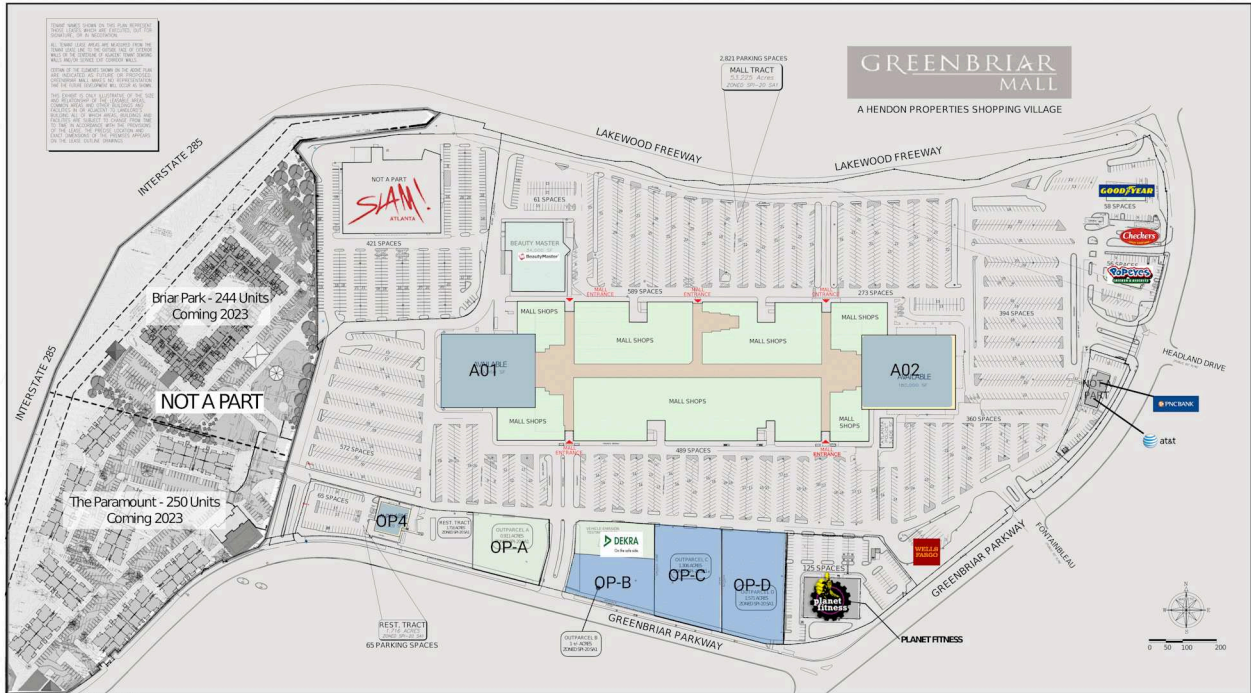

GREENBRIAR MALL

2841 Greenbriar Pkwy SW, Atlanta, GA 30331
Fulton County

LEASING SITE PLAN
EFFECTIVE DATE: MARCH 20, 2023

A01	Available	
A02	Available	
A04	Beauty Master	
OP-A	Under Contract	0.91 AC
OP-B	Available	1 AC
OP-C	Available	1.31 AC

OP-D	Available	1.57 AC
OP2	Popeye's	2,400 SF
OP3	Checker's	628 SF
OP4	Available	7,709 SF
OP5	Dekra Automotive North America	1,152 SF