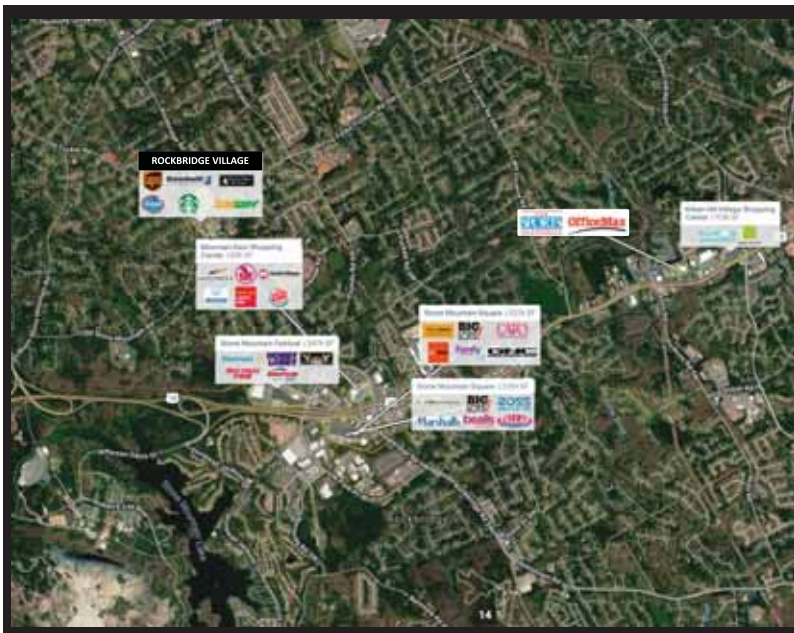

ROCKBRIDGE VILLAGE

STONE MOUNTAIN, GEORGIA

1227 Rockbridge Road, 30087

33.84180 N / -84.13152 W

- 102,546 SF Anchored by Market Leader Kroger
- Located immediately north of Hwy 78, a major east/west commuter corridor
- Excellent signalized access and visibility to both Rockbridge and Five Forks Trickum Roads
- Join a strong and vibrant mix, including Orangetheory, Great Clips, UPS Store, and Weight Watchers

ROCKBRIDGE VILLAGE

STONE MOUNTAIN, GEORGIA

1227 Rockbridge Road, 30087

33.84180 N / -84.13152 W

| SUITE | TENANT | SIZE |
|--------------|----------------------------------|----------------|
| 102 | AVAILABLE | 2,359 |
| 104 | Beauty Rama II | 1,400 |
| 106 | Goodwill of North Georgia | 1,400 |
| 108 | The Tutoring Center | 1,400 |
| 110 | Subway | 1,400 |
| 112 | Southern Medical Hearing Centers | 1,117 |
| 114 | AVAILABLE (former restaurant) | 3,654 |
| 202 | Southeastern Dry Cleaning | 1,400 |
| 204 | Orangetheory Fitness | 2,450 |
| 206 | Weight Watchers | 1,400 |
| 208 | The UPS Store | 1,400 |
| 210 | Sweet Basil | 1,400 |
| 212 | AVAILABLE | 2,357 |
| 300 | Village Vets (12/19) | 5,259 |
| 402 | Benchmark Physical Therapy | 1,464 |
| 404 | Great Clips | 1,397 |
| 406 | Tiffany's Nails | 1,350 |
| 408 | AVAILABLE | 1,307 |
| ANC | Kroger | 68,632 |
| TOTAL | | 102,546 |

| DEMOGRAPHICS | | | |
|------------------------|-----------|-----------|-----------|
| | 1 mile | 3 miles | 5 miles |
| Population | 6,603 | 46,338 | 188,817 |
| Avg HH Income | \$106,524 | \$ 99,878 | \$ 78,662 |
| Traffic Counts: | | | |
| Rockbridge Road | 13,200 | (VPD) | |
| Five Forks Trickum | 15,400 | (VPD) | |