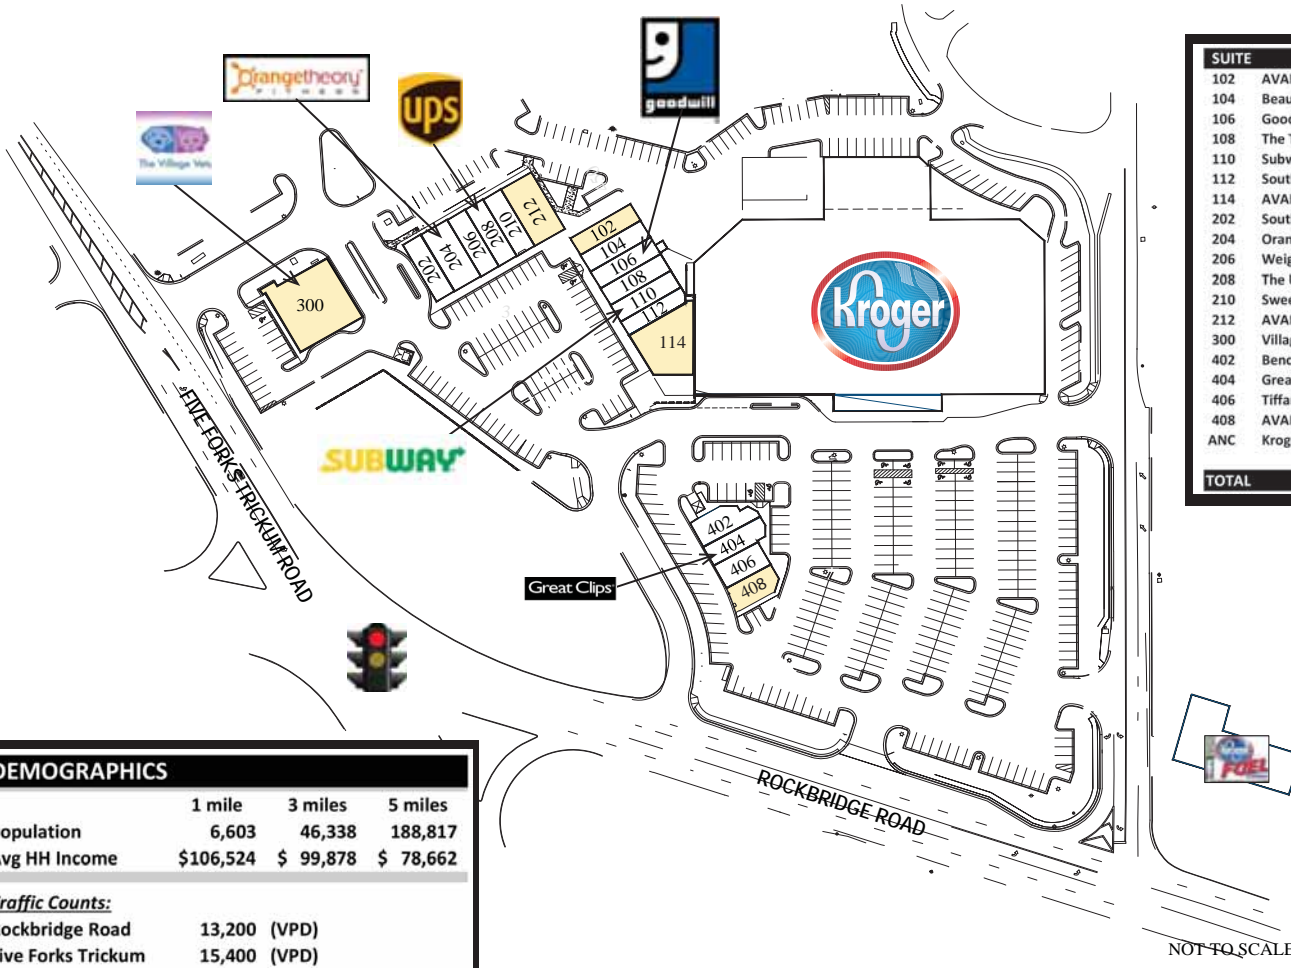

ROCKBRIDGE VILLAGE

STONE MOUNTAIN, GEORGIA

1227 Rockbridge Road, 30087

33.84180 N / -84.13152 W

- 102,546 SF Anchored by Market Leader Kroger
- Located immediately north of Hwy 78, a major east/west commuter corridor
- Excellent signalized access and visibility to both Rockbridge and Five Forks Trickum Roads
- Join a strong and vibrant mix, including Orangetheory, Great Clips, UPS Store, and Weight Watchers

ROCKBRIDGE VILLAGE

STONE MOUNTAIN, GEORGIA

1227 Rockbridge Road, 30087

33.84180 N / -84.13152 W

| SUITE | TENANT | SIZE |
|--------------|----------------------------------|----------------|
| 102 | AVAILABLE | 2,359 |
| 104 | Beauty Rama II | 1,400 |
| 106 | Goodwill of North Georgia | 1,400 |
| 108 | The Tutoring Center | 1,400 |
| 110 | Subway | 1,400 |
| 112 | Southern Medical Hearing Centers | 1,117 |
| 114 | AVAILABLE (former restaurant) | 3,654 |
| 202 | Southeastern Dry Cleaning | 1,400 |
| 204 | Orangetheory Fitness | 2,450 |
| 206 | Weight Watchers | 1,400 |
| 208 | The UPS Store | 1,400 |
| 210 | Sweet Basil | 1,400 |
| 212 | AVAILABLE | 2,357 |
| 300 | Village Vets (12/19) | 5,259 |
| 402 | Benchmark Physical Therapy | 1,464 |
| 404 | Great Clips | 1,397 |
| 406 | Tiffany's Nails | 1,350 |
| 408 | AVAILABLE | 1,307 |
| ANC | Kroger | 68,632 |
| TOTAL | | 102,546 |

| DEMOGRAPHICS | | | |
|------------------------|-----------|-----------|-----------|
| | 1 mile | 3 miles | 5 miles |
| Population | 6,603 | 46,338 | 188,817 |
| Avg HH Income | \$106,524 | \$ 99,878 | \$ 78,662 |
| Traffic Counts: | | | |
| Rockbridge Road | 13,200 | (VPD) | |
| Five Forks Trickum | 15,400 | (VPD) | |